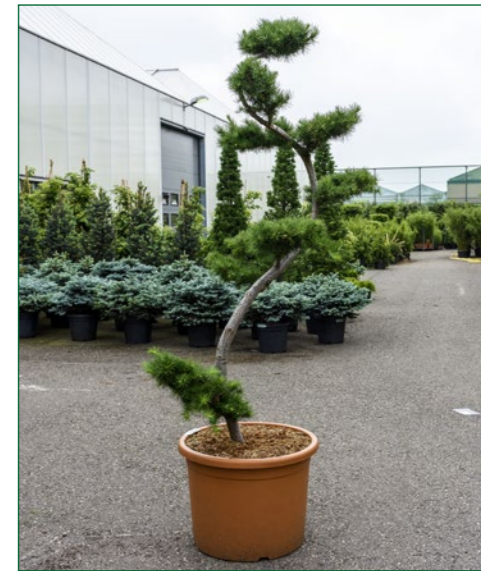

Artcode: 5JUSTSS12
Description: Juniperus sabina tam no blight
Variety: Bonsai
Pot: 55
Height: 160

Artcode: 5LAKASS25
Description: Larix kaempferi
Variety: Bonsai
Pot: 60
Height: 225