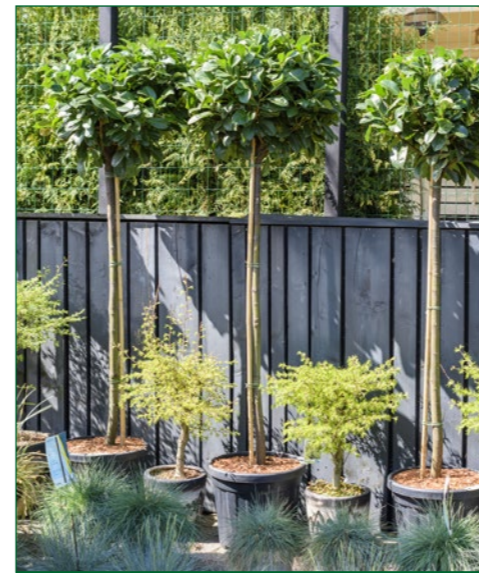

Artcode: 5PISYSS54
Description: Pinus sylvestris watereri
Variety: Screen shape
Pot: 125/125
Height: 240

Artcode: 5PRETRS05
Description: Prunus l. etna
Variety: Stem
Pot: 40
Height: 200