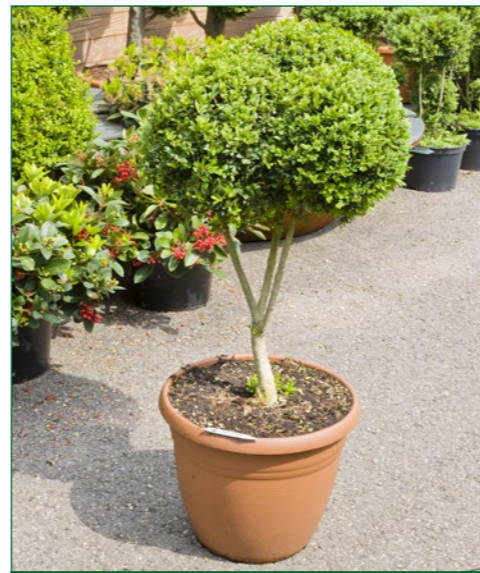

Artcode: 5BUSESS52
Description: Buxus sempervirens
Variety: Multi stem
Pot: 45
Height: 125

Artcode: 5BUSESV30
Description: Buxus sempervirens
Variety: Branched 2-3 boll
Pot: 50
Height: 125